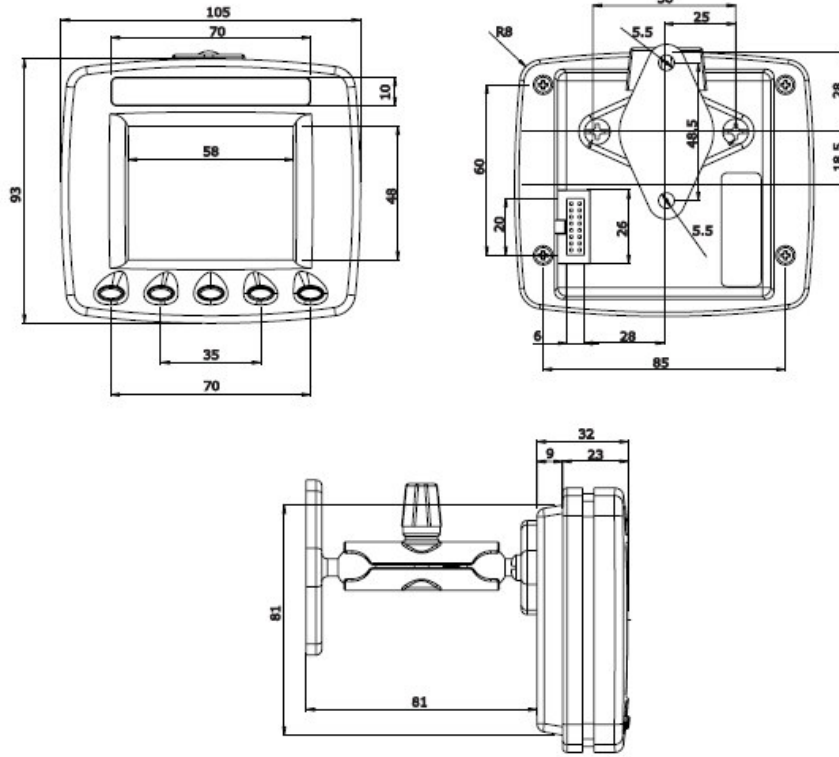

Uniform XS is supplied with a universal support so it can be easily and quickly installed in any position.

UNIFORM S DISPLAY

TECHNICAL SPECIFICATIONS

160 x 120 FSTN graphic LCD with white backlight

5 button green backlit keypad

OVERALL DIMENSIONS

The above product is not to be modified without notice. Under no circumstances can their description have a contractual value.

adresimiz
değiştii

Emokyemez Mah. Yüksek Minare Sk. No:8 / 17
80020 Karaköy / İstanbul
Tel:212/2359535
Fax:212/2359537